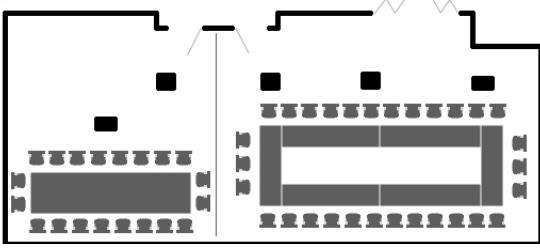

PHILIPPOS

H O T E L

Halls in Philippos Hotel

Alexander I : Area 33 m₂ Height 3,60 m
 Alexander II: Area 44 m₂ Height 3,60 m
 Alexander III: Area 40 m₂ Height 3,10 m
 Alexander I&II: Area 77 m₂
 Alexander I&II&III: Area 117 m₂

Alexander I
 School Arrangement: Capacity 26 people
 Theater Arrangement : Capacity 48 people

Alexander II
 School Arrangement: Capacity 40 people
 Theater Arrangement : Capacity 55 people

Alexander I&II:
 School Arrangement : Capacity 65 people
 Theater Arrangement : Capacity 95 people

Alexandre I
 Arrangement : Capacity 20 people

Alexandre II
 Arrangement : Capacity 30 people

Alexandre I&II
 Arrangement : Capacity 46 people

Alexandre III
 School Arrangement : Capacity 40 people
 Theatre Arrangement : Capacity 50 people

Alexandre III
 Arrangement : Capacity 24 people