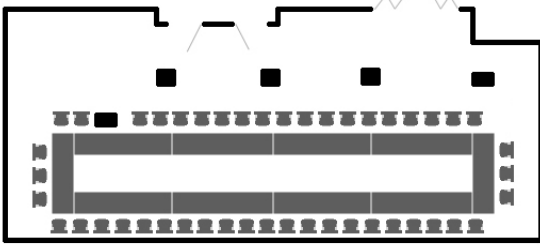

PHILIPPOS

H O T E L

Halls in Philippos Hotel

Alexander I : Area 33 m₂ Height 3,60 m
 Alexander II: Area 44 m₂ Height 3,60 m
 Alexander III: Area 40 m₂ Height 3,10 m
 Alexander I&II: Area 77 m₂
 Alexander I&II&III: Area 117 m₂

Alexander I
 School Arrangement: Capacity 26 people
 Theater Arrangement : Capacity 48 people

Alexander II
 School Arrangement: Capacity 40 people
 Theater Arrangement : Capacity 55 people

Alexander I&II:
 School Arrangement : Capacity 65 people
 Theater Arrangement : Capacity 95 people

Alexandre I
 Arrangement : Capacity 20 people

Alexandre II
 Arrangement : Capacity 30 people

Alexandre I&II
 Arrangement : Capacity 46 people

Alexandre III
 School Arrangement : Capacity 40 people
 Theatre Arrangement : Capacity 50 people

Alexandre III
 Arrangement : Capacity 24 people