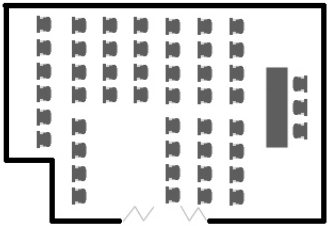

PHILIPPOS

H O T E L

Halls in Philippos Hotel

Alexander I : Area 33 m₂ Height 3,60 m
 Alexander II: Area 44 m₂ Height 3,60 m
 Alexander III: Area 40 m₂ Height 3,10 m
 Alexander I&II: Area 77 m₂
 Alexander I&II&III: Area 117 m₂

Alexander I
 School Arrangement: Capacity 26 people
 Theater Arrangement : Capacity 48 people

Alexander II
 School Arrangement: Capacity 40 people
 Theater Arrangement : Capacity 55 people

Alexander I&II:
 School Arrangement : Capacity 65 people
 Theater Arrangement : Capacity 95 people

Alexandre I
 Arrangement : Capacity 20 people

Alexandre II
 Arrangement : Capacity 30 people

Alexandre I&II
 Arrangement : Capacity 46 people

Alexandre III
 School Arrangement : Capacity 40 people
 Theatre Arrangement : Capacity 50 people

Alexandre III
 Arrangement : Capacity 24 people