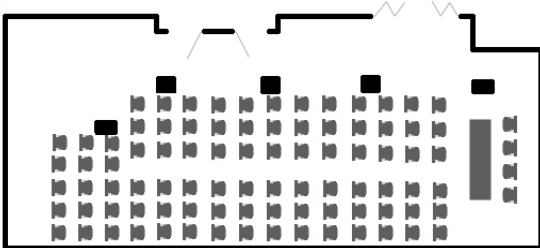

PHILIPPOS

H O T E L

Halls in Philippos Hotel

Alexander I : Area 33 m₂ Height 3,60 m
 Alexander II: Area 44 m₂ Height 3,60 m
 Alexander III: Area 40 m₂ Height 3,10 m
 Alexander I&II: Area 77 m₂
 Alexander I&II&III: Area 117 m₂

Alexander I
 School Arrangement: Capacity 26 people
 Theater Arrangement : Capacity 48 people

Alexander II
 School Arrangement: Capacity 40 people
 Theater Arrangement : Capacity 55 people

Alexander I&II:
 School Arrangement : Capacity 65 people
 Theater Arrangement : Capacity 95 people

Alexandre I
 Arrangement : Capacity 20 people

Alexandre II
 Arrangement : Capacity 30 people

Alexandre I&II
 Arrangement : Capacity 46 people

Alexandre III
 School Arrangement : Capacity 40 people
 Theatre Arrangement : Capacity 50 people

Alexandre III
 Arrangement : Capacity 24 people