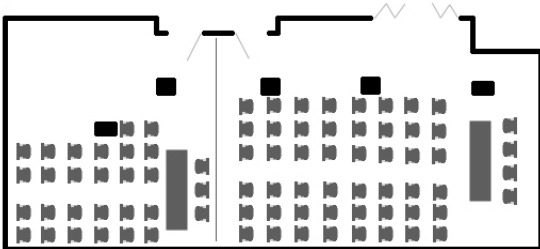

PHILIPPOS

H O T E L

Halls in Philippos Hotel

Alexander I : Area 33 m₂ Height 3,60 m
 Alexander II: Area 44 m₂ Height 3,60 m
 Alexander III: Area 40 m₂ Height 3,10 m
 Alexander I&II: Area 77 m₂
 Alexander I&II&III: Area 117 m₂

Alexander I
 School Arrangement: Capacity 26 people
 Theater Arrangement : Capacity 48 people

Alexander II
 School Arrangement: Capacity 40 people
 Theater Arrangement : Capacity 55 people

Alexander I&II:
 School Arrangement : Capacity 65 people
 Theater Arrangement : Capacity 95 people

Alexandre I
 Arrangement : Capacity 20 people

Alexandre II
 Arrangement : Capacity 30 people

Alexandre I&II
 Arrangement : Capacity 46 people

Alexandre III
 School Arrangement : Capacity 40 people
 Theatre Arrangement : Capacity 50 people

Alexandre III
 Arrangement : Capacity 24 people